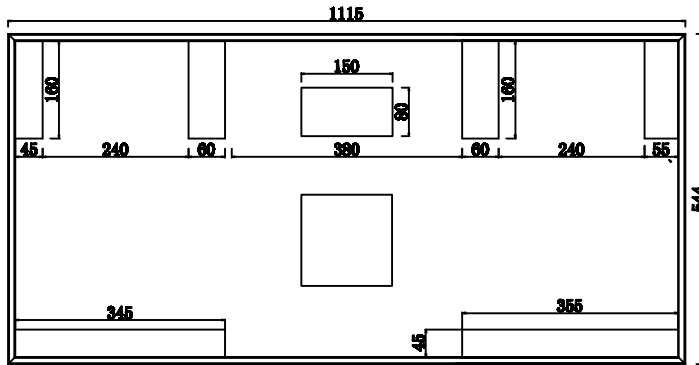

PRODJUSER

XDJ-15-P

Top View

Front View

Side View

Back View

Side View

PENN