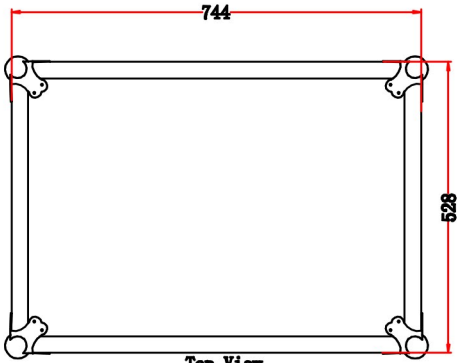

PRODJUSER

UControlIM BL

Top View

Front View

Side View

Side View

Top View

Top View