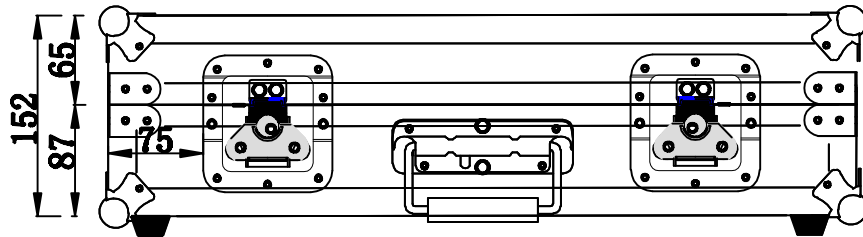

Top View

Front View

Side View

Back View

Version	UC-2
Plwood	6mm
Surface finish	Black fireproof
M Aluminum	6mm
corner groove	22mm
double corner groove	-----
Ball corner	8
Flat corner	-----
90° corner	3 x 8 \ 22mm

butterfly Latch	2
Handle &Q.ty	1
Foam	need

PLC caster	4 x4
Hinge	2

Bar code 50X100mm:	yes
Dimensions	585x360x152mm
Shipping Dim	610x385x188mm

PRODJUSER

UC-2

Date:	2014/04/25
Version:	NO.101

Model No.	
Design by:	
Approve by :	
Approve by :	