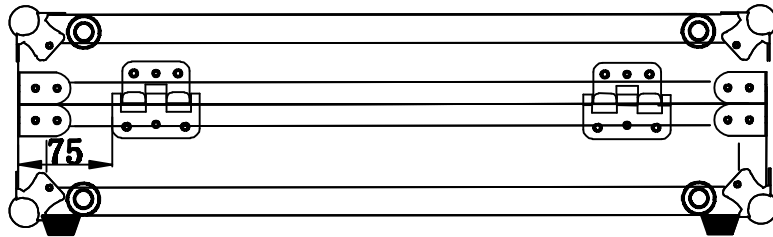

Top View

Front View

Side View

Back View

Version	UC-2
Plwood	6mm
Surface finish	Black fireproof
M Aluminum	6mm
corner groove	22mm
double corner groove	-----
Ball corner	8
Flat corner	-----
90° corner	3 x 8 \ 22mm

butterfly Latch	2
Handle &Q.ty	1
Foam	need

PLC caster	4 x4
Hinge	2

Bar code 50X100mm:	yes
Dimensions	585x360x152mm
Shipping Dim	610x385x188mm

PRODJUSER

UC-2

Date:	2014/04/25
Version:	NO.101

Model No.	
Design by:	
Approve by :	
Approve by :	