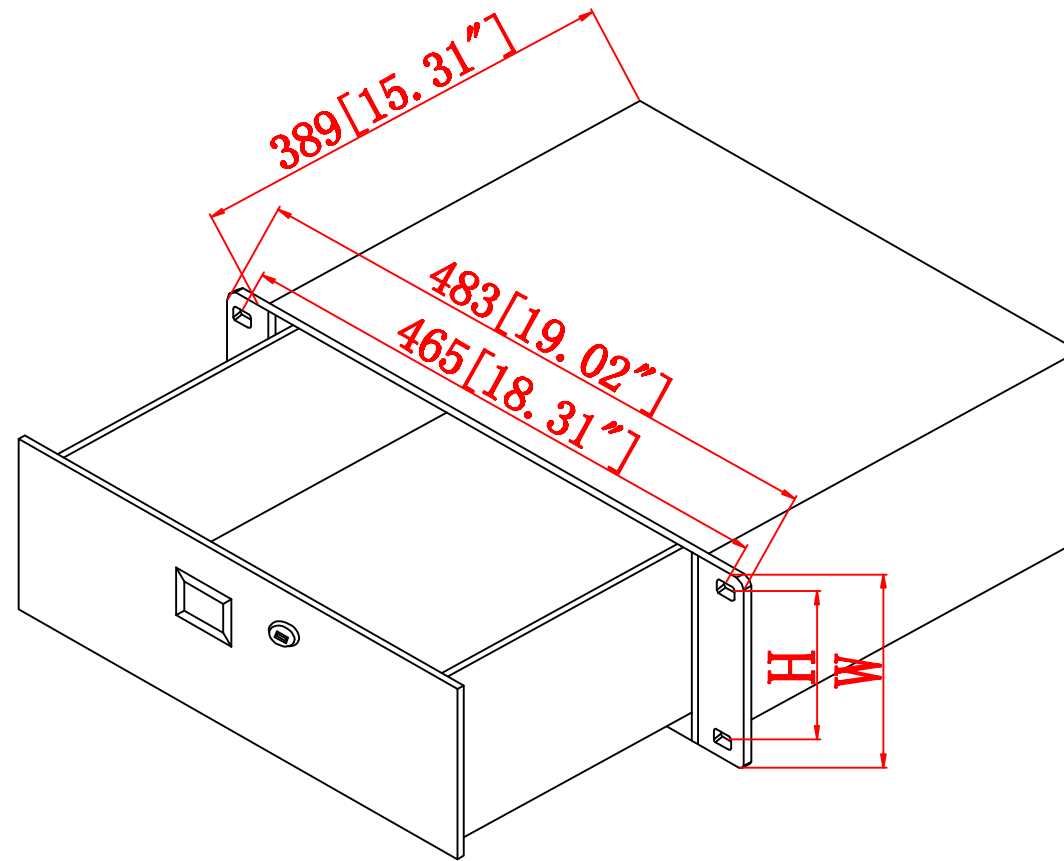

19" Rack Drawers

| Drawer | H | W |
|--------|-------------|-----------|
| 2U | 76.21/3.00" | 88/3.46" |
| 3U | 57.14/2.24" | 132/5.20" |
| 4U | 101.6/4.00" | 177/6.97" |
| 5U | 146/5.75" | 221/8.70" |