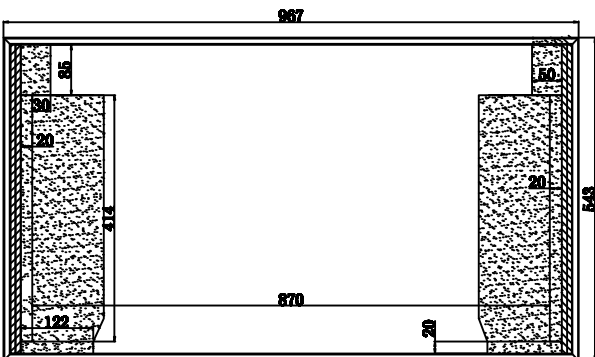

Back View

PENNlock, PENN handle

Side View

Plwood	9 mm
Surface finish	Black fireproof
concave-convex groove	9 mm
M Aluminum	---
corner groove	30mm
double corner groove	---
Ball corner	4
Flat corner	4
90° corner	3 x 8
butterfly Latch	4 PENN
Handle & Q.ty	3 PENN
Foam	need
PLC caster	4
Hinge	---
Bar code 50X100mm:	---

<b>PRODJUSER</b>	<b>Plwood</b>	<b>9mm</b>	<b>Model No.</b>	<b>Design by</b>	<b>Date</b>	<b>2014/03/11</b>
	Dimensions	967x543x200mm	<b>Pioneer DDJ SZ-P</b>	Verification	Version.	V 1
	Shipping Dia	962x506x244		Approve by	No.	