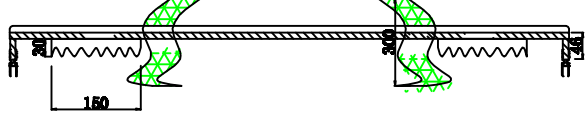

Back View

PENNlock, PENN handle

Side View

Plwood	9 mm
Surface finish	Black fireproof
concave-convex groove	9 mm
M Aluminum	---
corner groove	30mm
double corner groove	---
Ball corner	4
Flat corner	4
90° corner	3 x 8
butterfly Latch	4 PENN
Handle & Q.ty	3 PENN
Foam	need
PLC caster	4
Hinge	---
Bar code 50X100mm:	---

<b>PRODJUSER</b>	<b>Plwood</b>	<b>9mm</b>	<b>Model No.</b>	<b>Design by</b>	<b>Date</b>	<b>2014/03/11</b>
	Dimensions	967x543x200mm	<b>Pioneer DDJ SZ-P</b>	Verification	Version.	V 1
	Shipping Dia	962x506x244		Approve by	No.	