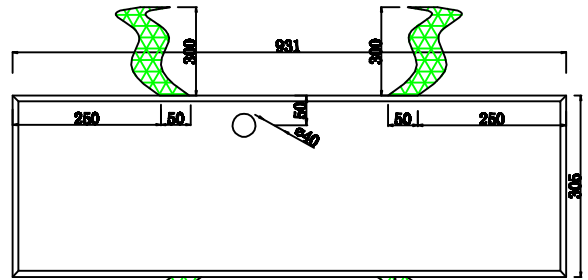

Back View

PENNlock, PENN handle

Side View

Plwood	9 mm
Surface finish	Black fireproof
concave-convex groove	9 mm
M Aluminum	---
corner groove	30mm
double corner groove	---
Ball corner	4
Flat corner	4
90° corner	3 x 8
butterfly Latch	4 PENN
Handle & Q.ty	3 PENN
Foam	need
PLC caster	4
Hinge	---
Bar code 50X100mm:	---

<b>PRODJUSER</b>	<b>Plwood</b>	<b>9mm</b>	<b>Model No.</b>	<b>Design by</b>	<b>Date</b>	<b>2014/03/11</b>
	Dimensions	967x543x200mm	<b>Pioneer DDJ SZ-P</b>	Verification	Version.	V 1
	Shipping Dia	962x506x244		Approve by	No.	