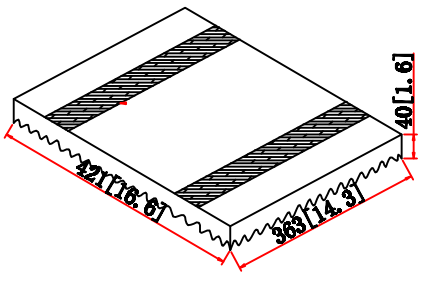

 Ordinary 25 degrees hard cotton  
 Eggs cotton

Model No.  
**Pedal XL-P**

**PRODJUSER**