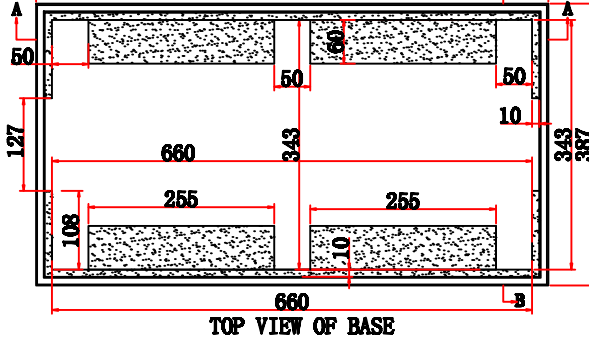

 Ordinary 25 degrees hard cotton  
 Eggs cotton

Model No.  
**Pedal XL-P**

**PRODJUSER**