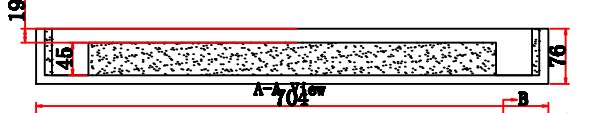

 Ordinary 25 degrees hard cotton  
 Eggs cotton

Model No.  
**Pedal XL-P**

**PRODJUSER**