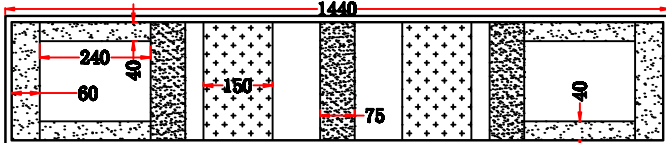

PRODJUSER

LCD 4350

E Top View

A/C Front View

B/D Side View

F Bottom view

TOP VIEW OF COVER

TOP VIEW OF BASE