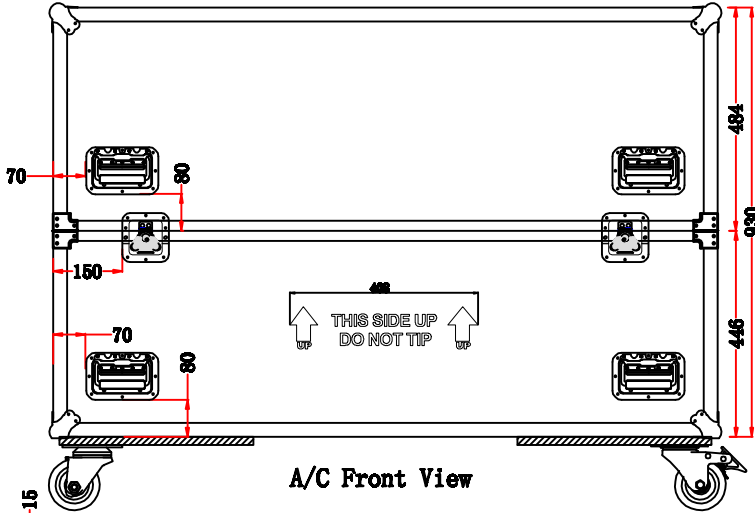

PRODJUSER

LCD 4350

E Top View

A/C Front View

B/D Side View

F Bottom view

TOP VIEW OF COVER

TOP VIEW OF BASE