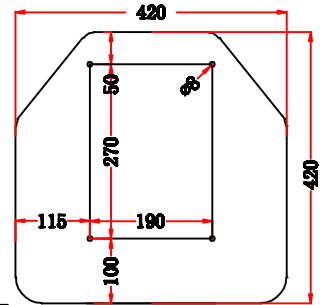

PRODJUSER

LCD 4350

E Top View

A/C Front View

B/D Side View

F Bottom view

TOP VIEW OF COVER

TOP VIEW OF BASE