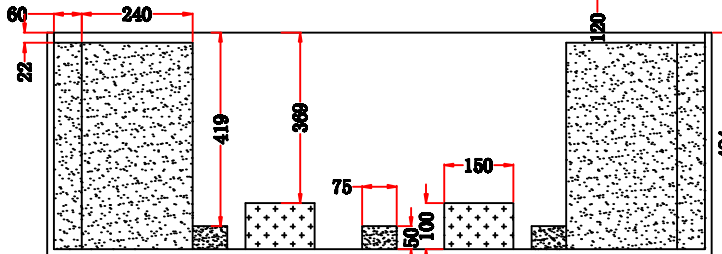

PRODJUSER

LCD 4350

E Top View

A/C Front View

B/D Side View

F Bottom view

TOP VIEW OF COVER

TOP VIEW OF BASE