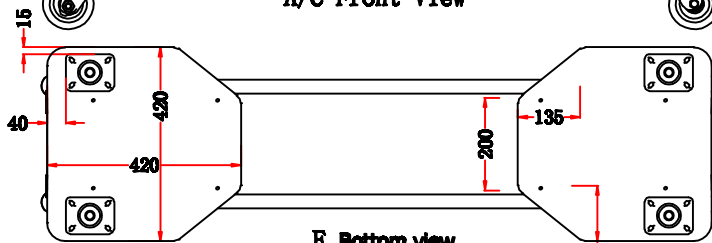

PRODJUSER

LCD 4350

E Top View

A/C Front View

B/D Side View

F Bottom view

TOP VIEW OF COVER

TOP VIEW OF BASE