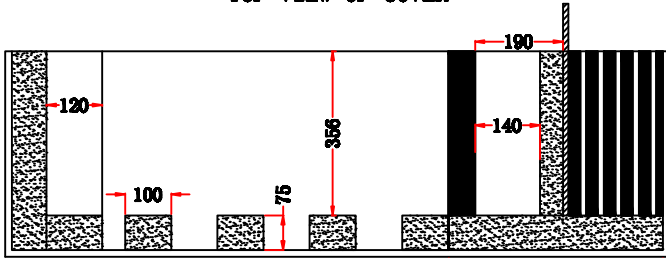

PRODJUSER

LCD 4350

E Top View

A/C Front View

B/D Side View

F Bottom view

TOP VIEW OF COVER

TOP VIEW OF BASE