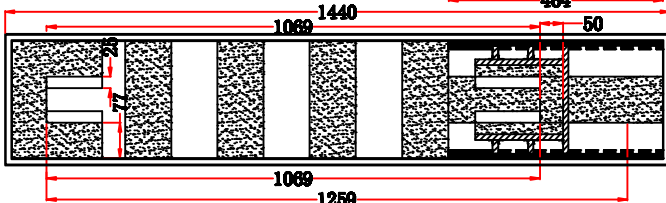

PRODJUSER

LCD 4350

E Top View

A/C Front View

B/D Side View

F Bottom view

TOP VIEW OF COVER

TOP VIEW OF BASE