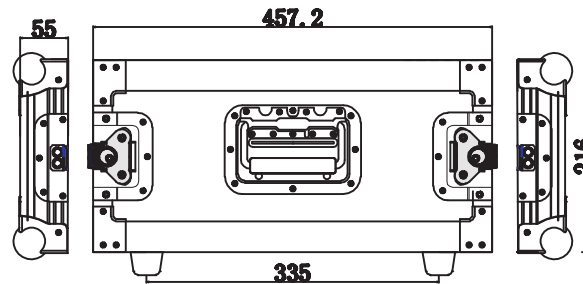

PRODJUSER

FLI 4-18-RS

Top View
530/20.86

Front View

530/20.86

Back View

Side View

Side View