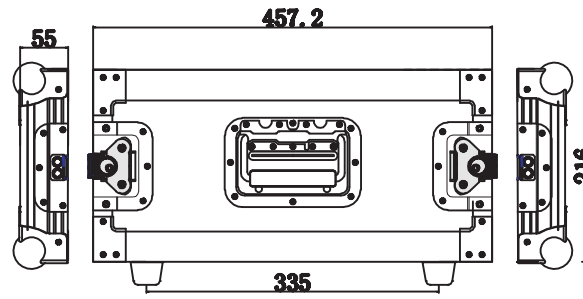

PRODJUSER

FLI 4-18-RS

Top View
530/20.86

Front View

530/20.86

Back View

Side View

Side View